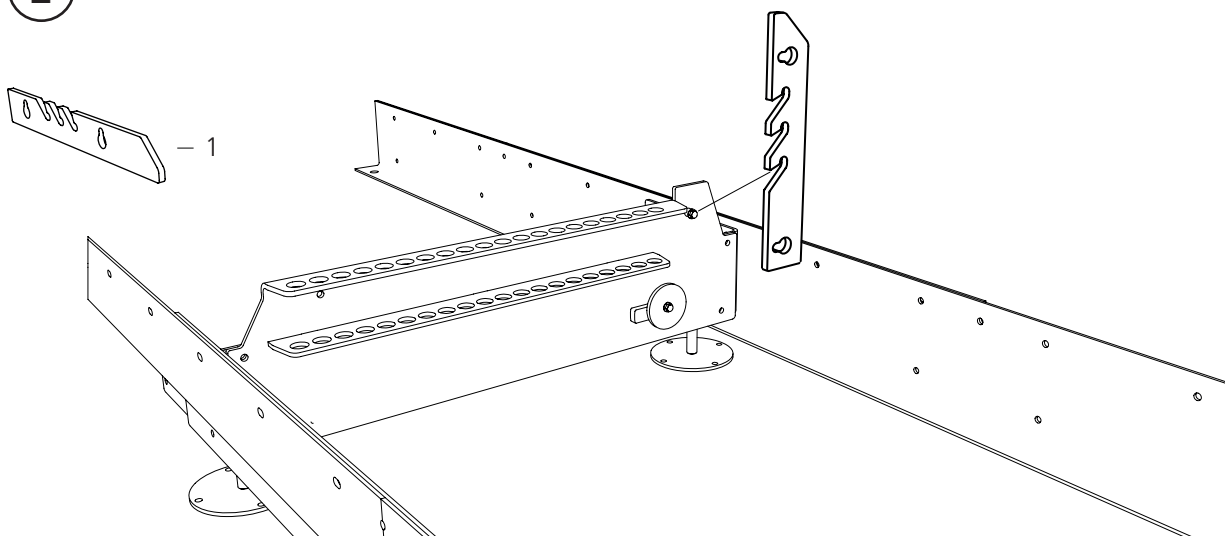

ASSEMBLY INSTRUCTIONS

LONG LOG SUPPORTS, KIT

Ref. no. 0458-395-2726

LONG LOG SUPPORTS, KIT

1

-  - 2 — M8x25
-  - 2 — M8
-  - 1 — 8x11
-  - 1 — M8 TL
-  - 1
-  - 1

2

 **LOGOSOL**