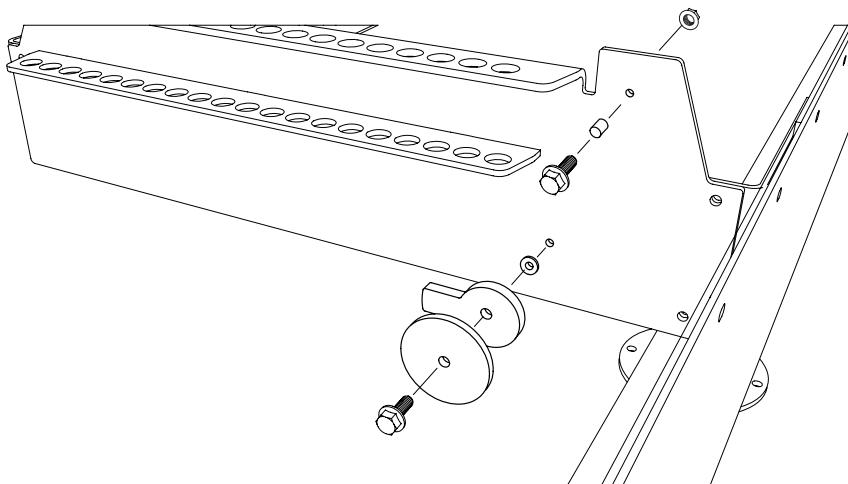

ASSEMBLY INSTRUCTIONS

LONG LOG SUPPORTS, KIT

Ref. no. 0458-395-2726

LONG LOG SUPPORTS, KIT

1

-  - 2 — M8x25
-  - 2 — M8
-  - 1 — 8x11
-  - 1 — M8 TL
-  - 1
-  - 1

2

 **LOGOSOL**