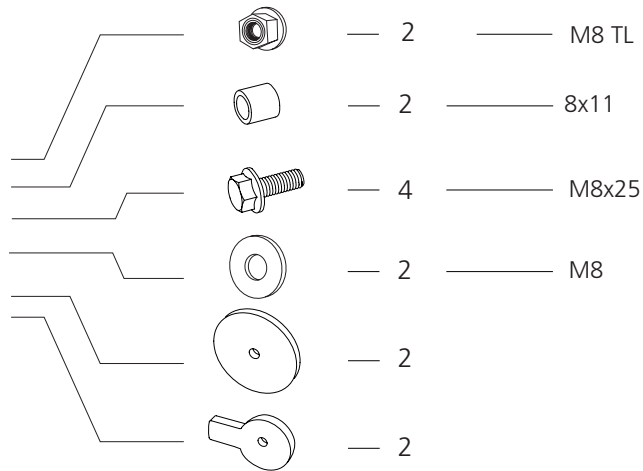

ASSEMBLY INSTRUCTIONS

LONG LOG SUPPORTS, KIT

Ref. no. 0458-395-2726

LONG LOG SUPPORTS, KIT

1

-  - 2 — M8x25
-  - 2 — M8
-  - 1 — 8x11
-  - 1 — M8 TL
-  - 1
-  - 1

2

 **LOGOSOL**